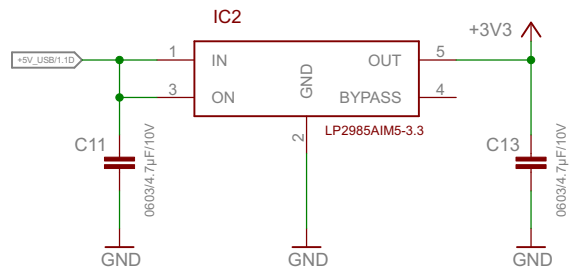

3V3 LDO

External S/D

ID pulse

Testpoint GND

Temperature measurement

Interface	TRINAMIC MOTION CONTROL
	TMC1620-T0-EVAL_U14
	2015-04-07 11:11:06
	Sheet: 2/2