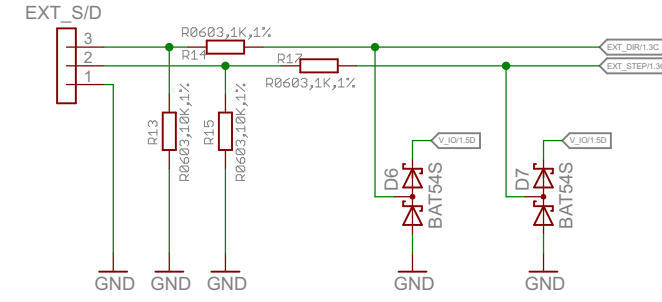

3V3 LDO

External S/D

ID pulse

Testpoint GND

Temperature measurement

Interface	TRINAMIC MOTION CONTROL
	TMC1620-T0-EVAL_U14
	2015-04-07 11:11:06
	Sheet: 2/2