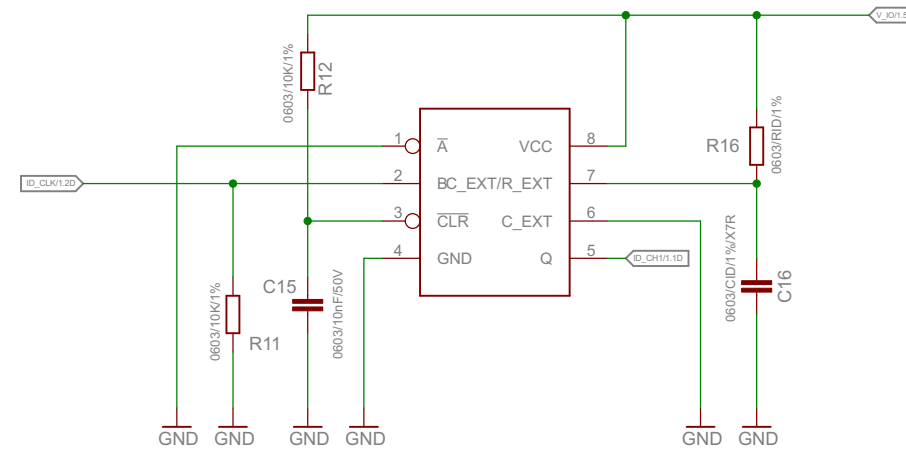

3V3 LDO

External S/D

ID pulse

Testpoint GND

Temperature measurement

Interface	TRINAMIC MOTION CONTROL
	TMC1620-T0-EVAL_U14
	2015-04-07 11:11:06
	Sheet: 2/2