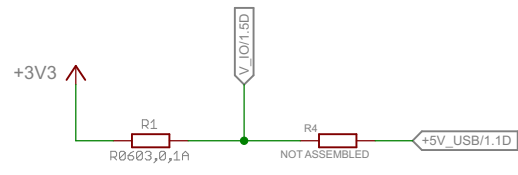

3V3 LDO

External S/D

ID pulse

Testpoint GND

Temperature measurement

Interface	TRINAMIC MOTION CONTROL
	TMC1620-T0-EVAL_U14
	2015-04-07 11:11:06
	Sheet: 2/2