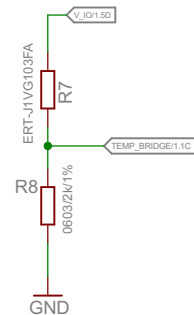

3V3 LDO

External S/D

ID pulse

Testpoint GND

Temperature measurement

Interface	TRINAMIC MOTION CONTROL
	TMC1620-T0-EVAL_U14
	2015-04-07 11:11:06
	Sheet: 2/2